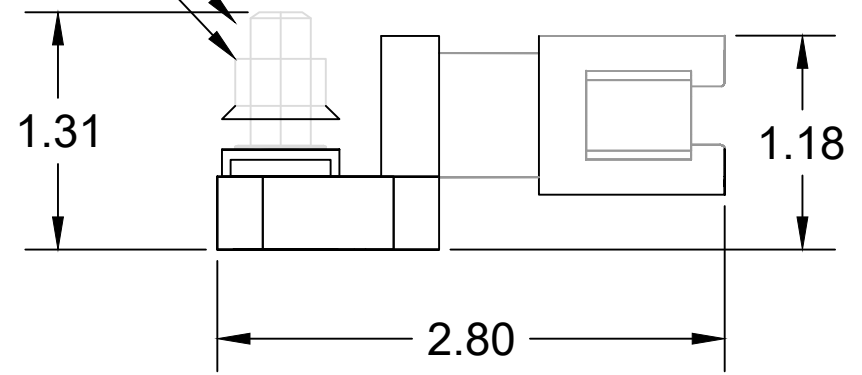

SBC-24

5/16-18 x 1" SS STUD
5/16-18 SERATED FLANGE NUT

MOUNTING HOLE FOR #10 PAN HEAD

BASE INSULATING MATERIAL RETPU
SBC-24 - COLOR BLACK
SBC-24R - COLOR RED

MATING CONNECTORS DEUTSCH
DT06-12SA OR EQ.

WWW.SEALED BUSSBAR.COM
The best protection for your electrical connections