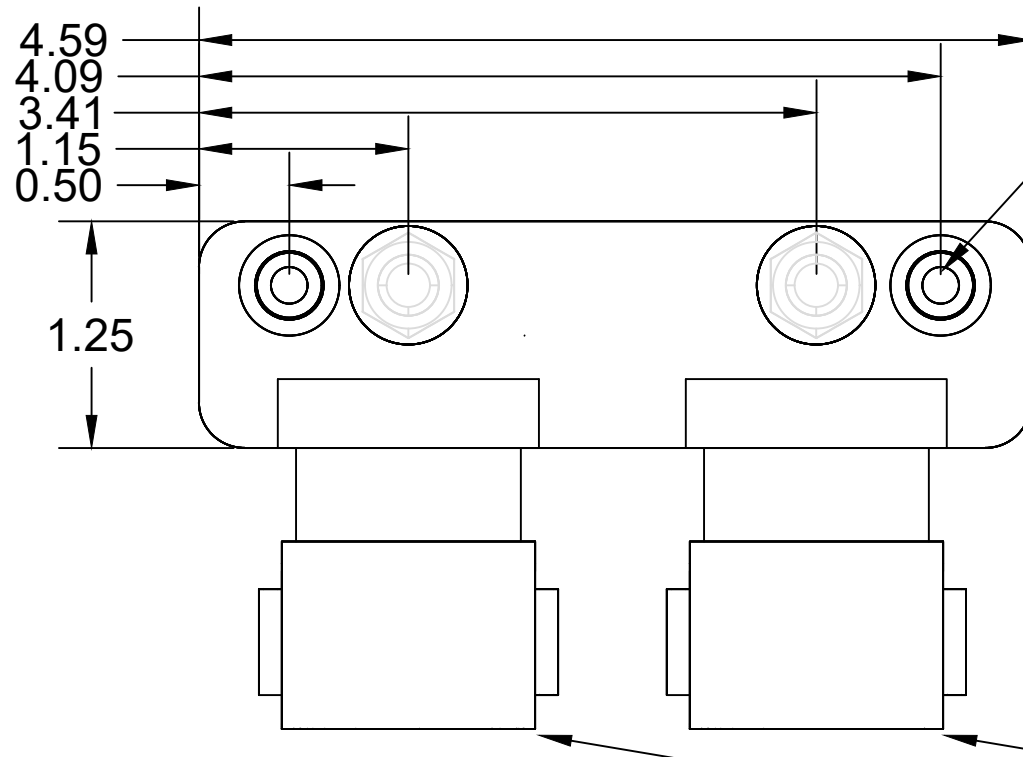

SBC-24

5/16-18 x 1" SS STUD
5/16-18 SERATED FLANGE NUT

MOUNTING HOLE FOR #10 PAN HEAD

BASE INSULATING MATERIAL RETPU
SBC-24 - COLOR BLACK
SBC-24R - COLOR RED

MATING CONNECTORS DEUTSCH
DT06-12SA OR EQ.

WWW.SEALED BUSSBAR.COM
The best protection for your electrical connections