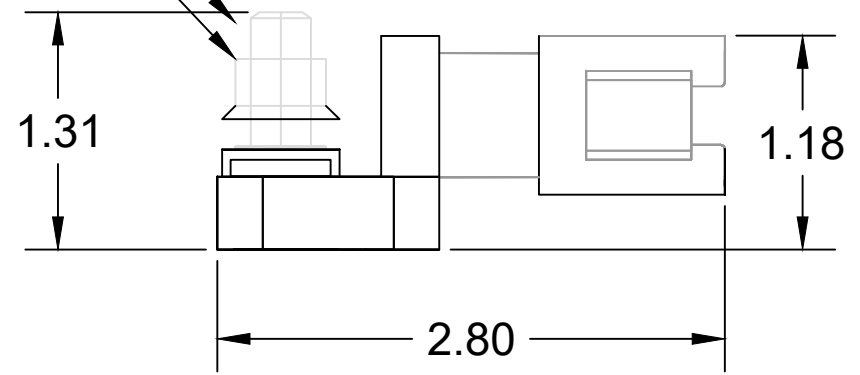

# SBC-12

5/16-18 x 1" SS STUD  
5/16-18 SERATED FLANGE NUT

MOUNTING HOLE FOR #10 PAN HEAD

BASE INSULATING MATERIAL RETPU  
SBC-12 - COLOR BLACK  
SBC-12R - COLOR RED

MATING CONNECTORS DEUTSCH  
DT06-12SA OR EQ.