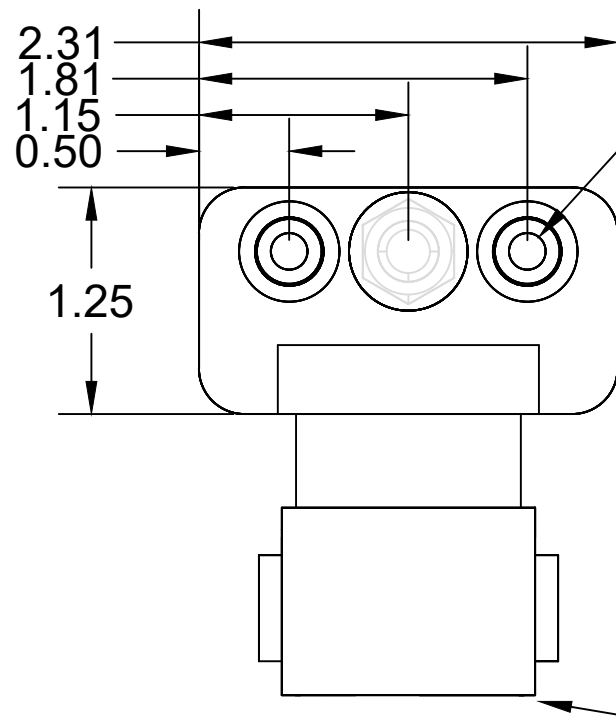

# SBC-12

5/16-18 x 1" SS STUD  
5/16-18 SERATED FLANGE NUT

MOUNTING HOLE FOR #10 PAN HEAD

BASE INSULATING MATERIAL RETPU  
SBC-12 - COLOR BLACK  
SBC-12R - COLOR RED

MATING CONNECTORS DEUTSCH  
DT06-12SA OR EQ.